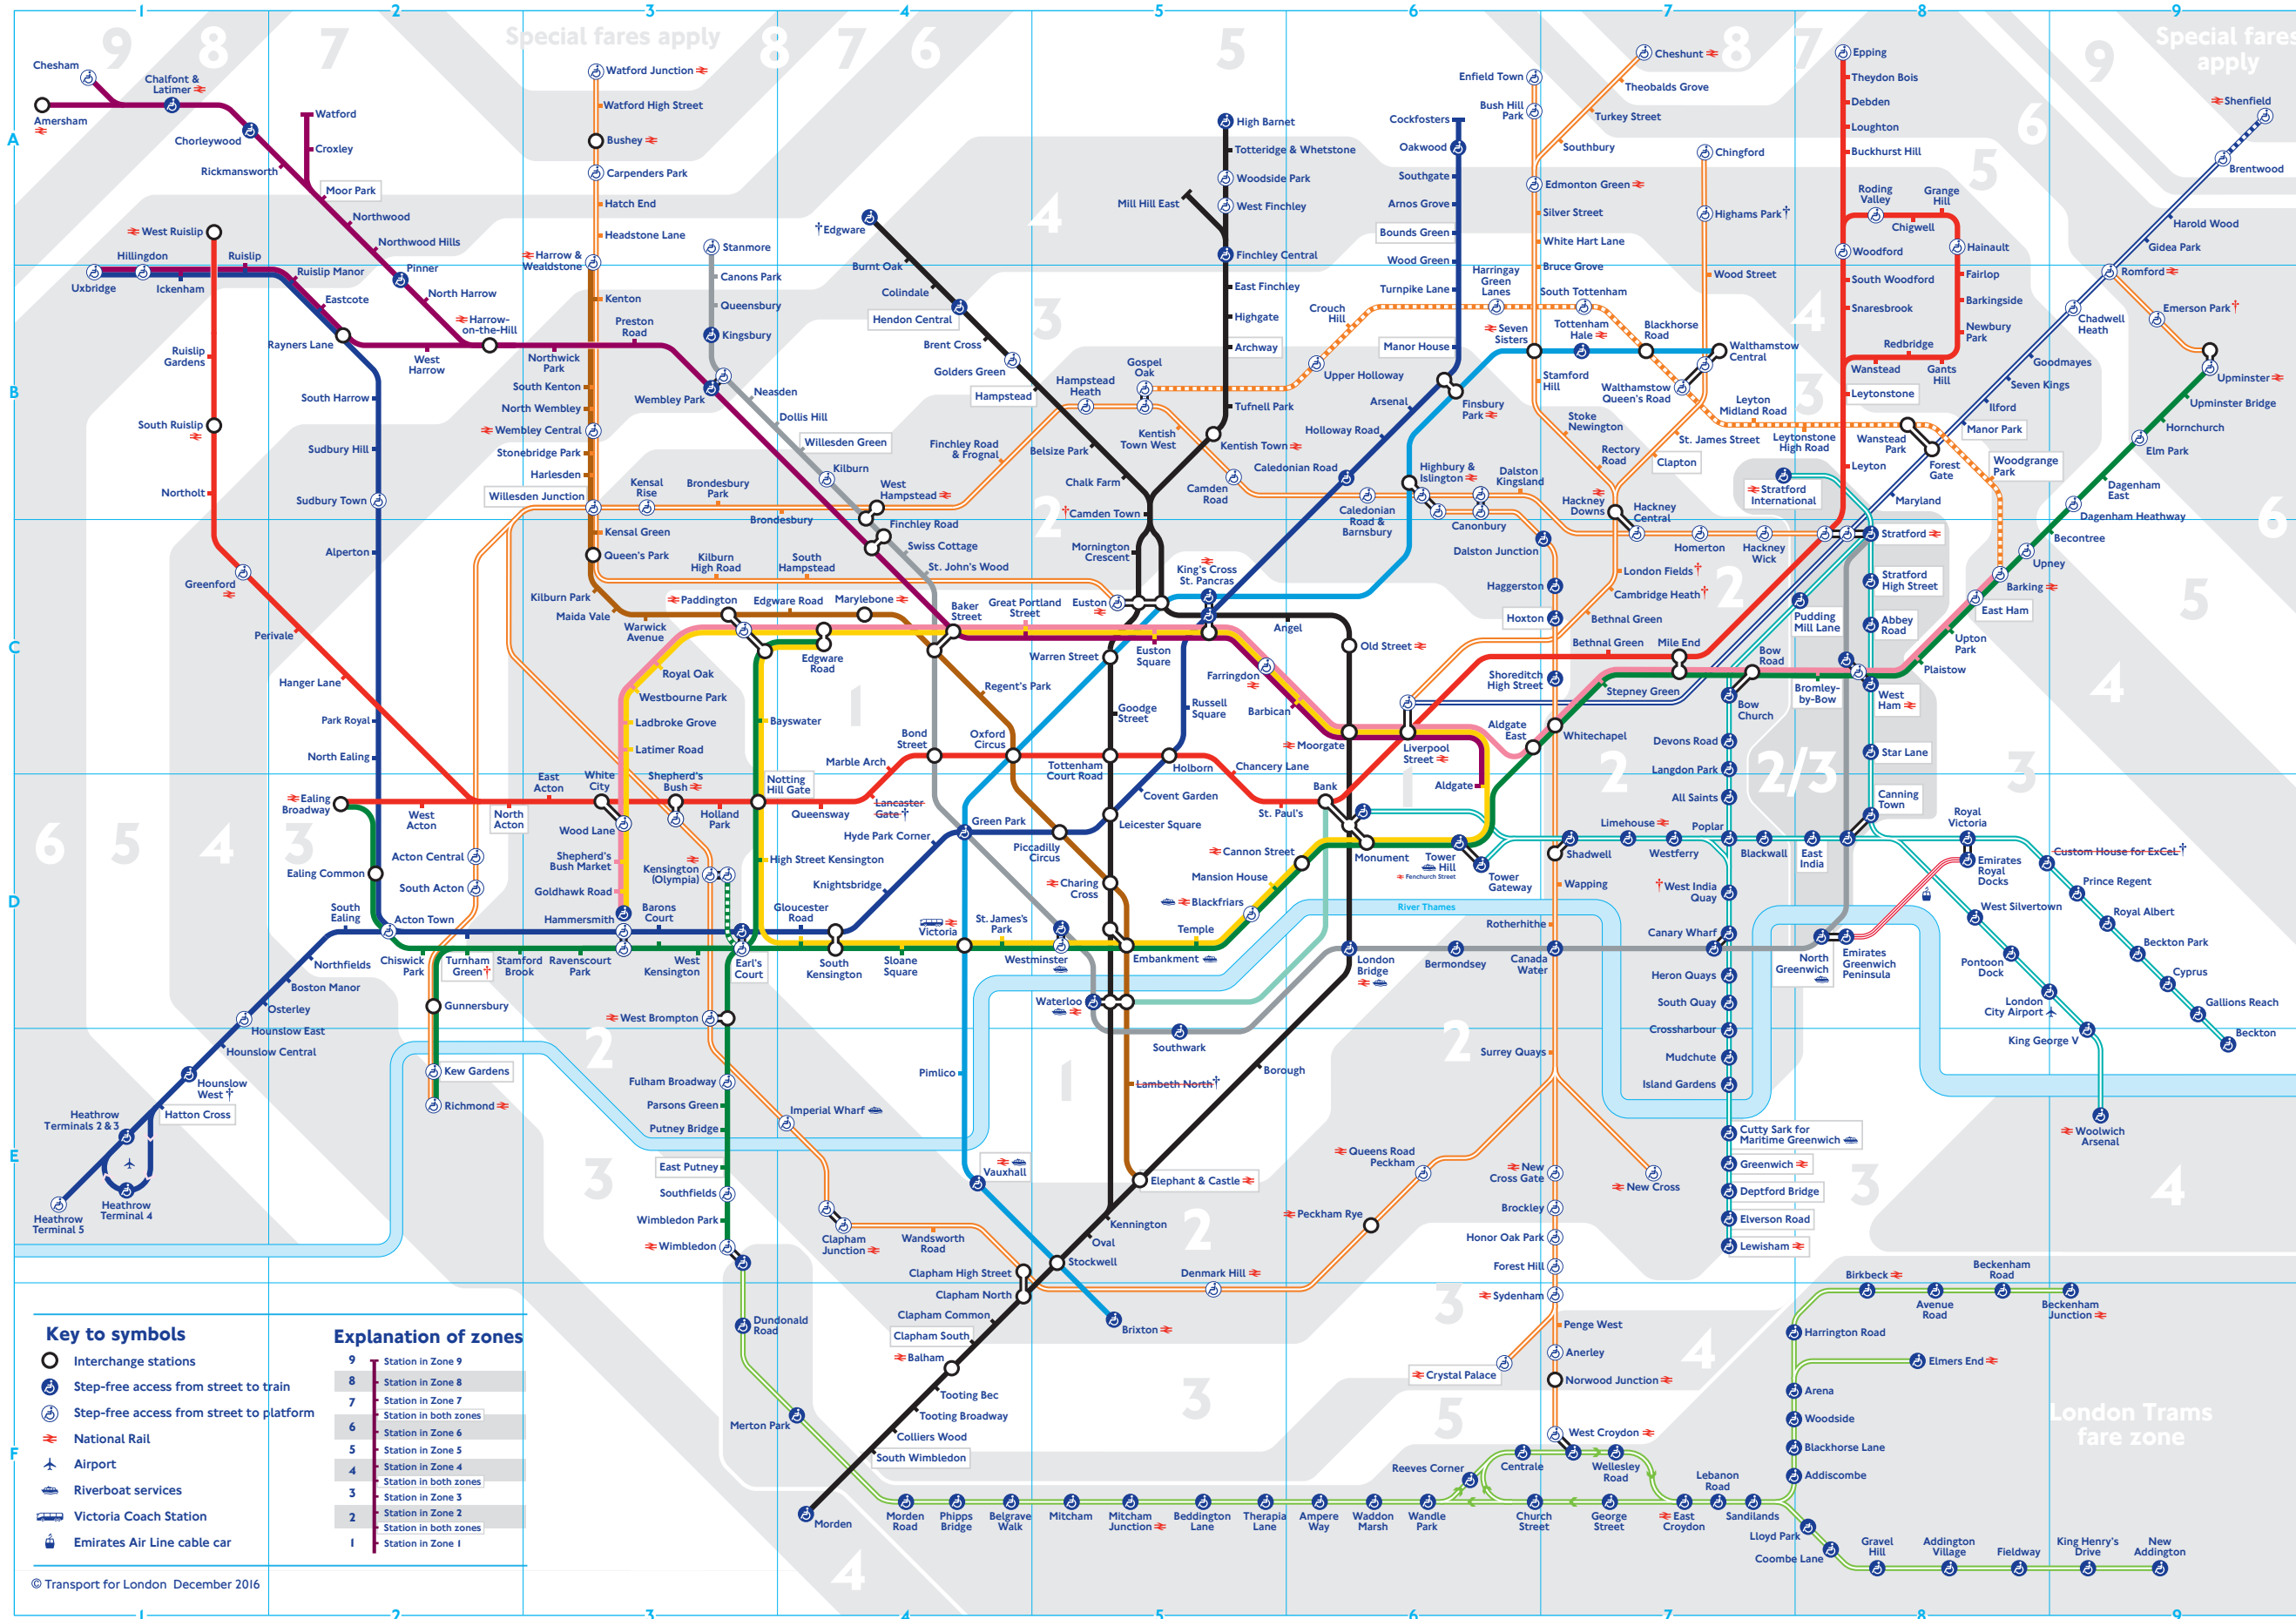

Tube map

- Check before you travel**
- † Custom House for ExCeL
Station closed from January until late December 2017.
 - † Edgware
Restricted step-free access from January until March 2017.
 - † Highams Park
No step-free access to northbound platform until March 2017.
 - † Hounslow West
Step-free access for manual wheelchairs only.
 - † Lambeth North
Station closed until February 2017.
 - † Lancaster Gate
Station closed from Tuesday 3 January until August 2017.
 - † Services for these stations are subject to variation. Please search 'TfL stations' for full details.

London Overground

- Gospel Oak to Barking
No service until February 2017. Check online for rail replacement bus information.

TfL Rail

- Brentwood to Shenfield
No service from early January until late May 2017. Check online for rail replacement bus information.

Key to lines

- Bakerloo
- Central
- Circle
- District
- Hammersmith & City
- Jubilee
- Metropolitan
- Northern
- Piccadilly
- Victoria
- Waterloo & City
- DLR
- Emirates Air Line cable car (special fares apply)
- London Overground
- TfL Rail
- London Trams
- District open weekends and on some public holidays